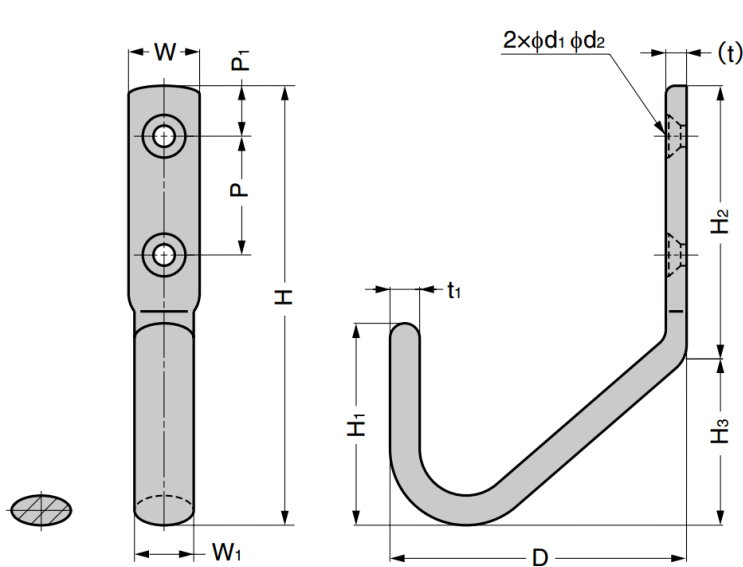

### Parts Included

- **GJF50M:** Raised countersunk head wood screw 3.5×16 (SUS)
- **GJF80M:** Raised countersunk head wood screw 4.1×20 (SUS)
- **GJF120M:** Raised countersunk head wood screw 5.1×32 (SUS)

Part No.	D	W	W <sub>1</sub>	H	H <sub>1</sub>	H <sub>2</sub>	H <sub>3</sub>	P	P <sub>1</sub>	t	t <sub>1</sub>	d <sub>1</sub>	d <sub>2</sub>	Load Capacity	
<b>GJF50M</b>	50	12	10	74	34	46	28	20	8.5	3.5	5	3.8	7.2	150 N	15 kg
<b>GJF80M</b>	80	16	13	115	50	65	50	30	15	4	6	4.3	8.6	196 N	20 kg
<b>GJF120M</b>	120	18	14	200	90	112	88	70	17	5.5	8	5.3	10.6	216 N	22 kg