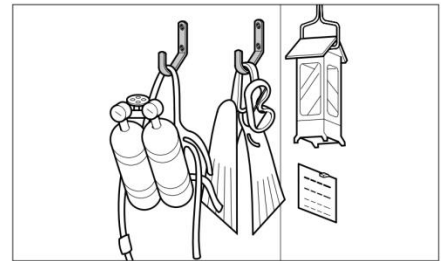

### Parts Included

- **GJF50M:** Raised countersunk head wood screw 3.5×16 (SUS)
- **GJF80M:** Raised countersunk head wood screw 4.1×20 (SUS)
- **GJF120M:** Raised countersunk head wood screw 5.1×32 (SUS)